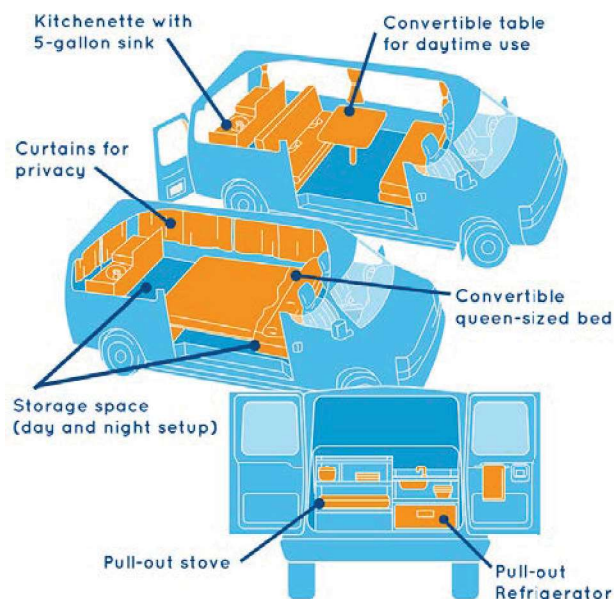

Mavericks

Perfect for 2-5 adults, families, or those who just like to stretch out. The Mavericks is a popular choice for its big bed, optional rooftop sleeper, storage space, comfortable ride, and all-around great design.

Available in: All locations except Vancouver and Calgary

Ford E150

- Sleeps 2-3 (4-5 with rooftop sleeper)
- Seats 5
- Average Campervan Year: 2012
- Campervan Fit-out: 2012+
- Engine: 4.2L, 8 Cylinder
- Fuel: 12.4L/100km (19 mpg)
- Transmission: Auto

Dimensions

- Length: 5.4m (17.7ft)
- Width: 2.01m (6.6ft)
- Height: 2.05m (6.7ft)
- Storage space: 19.6 cubic ft

Living Equipment

- 30L (8 Gal) electric fridge
- Dual battery and auxillary battery supplemented by solar panel
- 18.9L (5 Gal) fresh water tank
- Sink with running water
- 2-burner Coleman stove

Bed Size

- 191cm (75in) x 168cm (66in)
- 2nd double bed with rooftop sleeper: 210cm (83in) x 130cm (51in)

Vehicle Features

- 5 seatbelts
- Convertible inside table and benches with storage space
- 10 A/C vents and heater (requires engine to be running)
- AM/FM stereo, CD player, and aux input
- Unique exterior artwork
- Smokefree